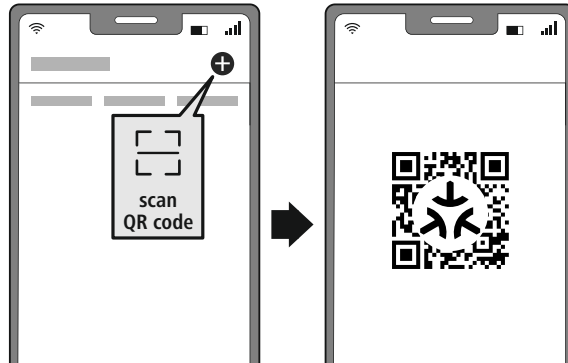

1

2

<https://link.hama.com/app/smart-home>

3

4

ON/OFF 5x

flashing

5

6