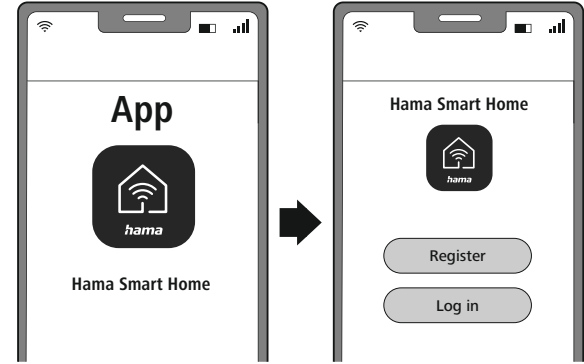

00176642/12.23

1

2

<https://link.hama.com/app/smart-home>

3

4

ON/OFF 5x

flashing