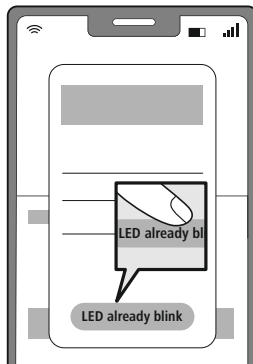

00176663/08.24

1

<https://link.hama.com/app/smart-home>

2

3

15 sec.

4

Hub required*