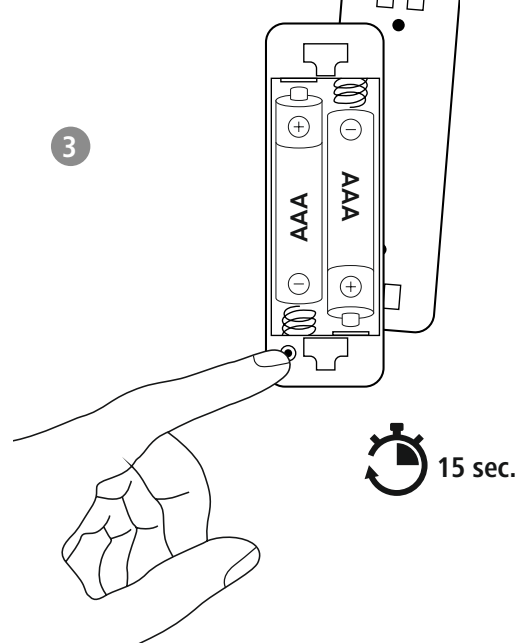

00176663/08.24

1

<https://link.hama.com/app/smart-home>

2

3

15 sec.

4

Hub required*