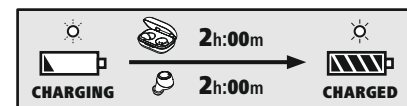

hama

00184172
00184173

BLUETOOTH® EARPHONES

"Spirit Chop II"

*not included