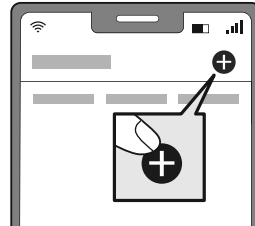

4

www.hama.com

00184178,
00184179

→ Downloads