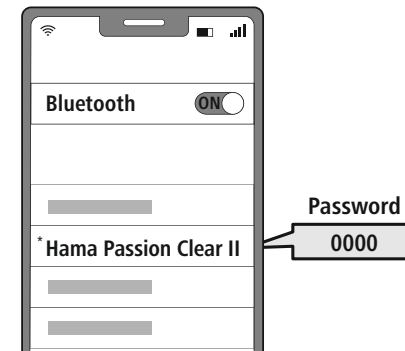

hama

00184178
00184179

BLUETOOTH® EARPHONES "Passion Clear II"

* Smartphone Connection