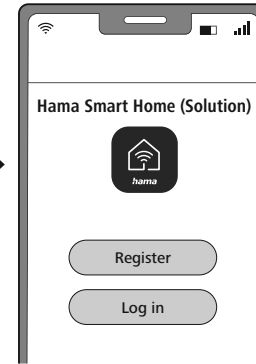

Siri/Google	2x	
		2x	
		2s	
		2x	
		2x	
		2s	
		2s	

1

<https://link.hama.com/app/smart-home>

2

3

4

www.hama.com
☎ 00184180
➔ Downloads

Service & Support

support.hama.com

+49 9091 502-0

D GB

hama

Hama GmbH & Co KG
86652 Monheim / Germany

The Bluetooth® word mark and logos are registered trademarks owned by the Bluetooth SIG, Inc. and any use of such marks by Hama GmbH & Co KG is under license. Other trademarks and trade names are those of their respective owners.

00184180/1.24