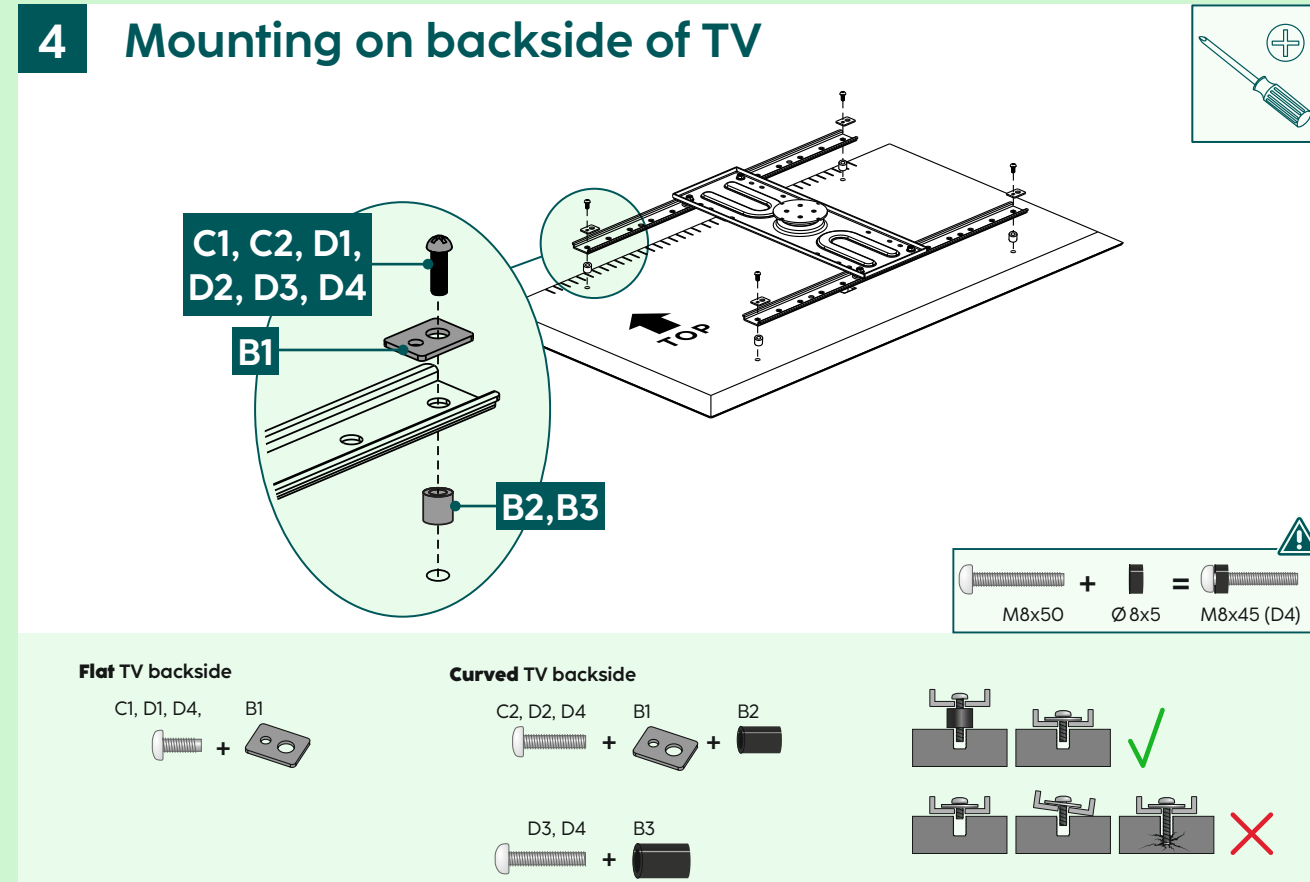

We are so happy you chose a
hama product.

Enjoy using it!

Quick Installation Guide

Required tools

Installation kit

A1		8x60 (x3)	D1		M8x12 (x4)
A2		Ø10x60 (x3)	D2		M8x20 (x4)
A3		M8 (x3)	D3		M8x30 (x4)
B1		M6/M8 (x4)	D4		M8x50 (x4)
B2		Ø8x10 (x4)	E1		(x4)
B3		Ø8x20 (x4)	E2		(x4)
C1		M6x12 (x4)	F1		(x1)
C2		M6x20 (x4)			