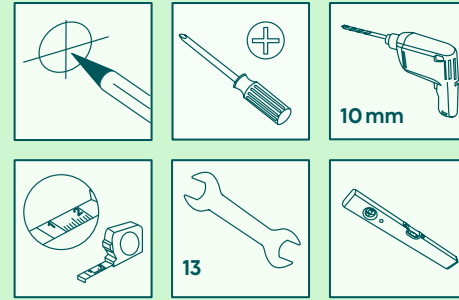

We are so happy you chose a
hama product.

Enjoy using it!

Quick Installation Guide

Required tools

Installation kit

A1		8x60 (x3)	D1		M8x12 (x4)
A2		Ø10x60 (x3)	D2		M8x20 (x4)
A3		M8 (x3)	D3		M8x30 (x4)
B1		M6/M8 (x4)	D4		M8x50 (x4)
B2		Ø8x10 (x4)	E1		(x4)
B3		Ø8x20 (x4)	E2		(x4)
C1		M6x12 (x4)	F1		(x1)
C2		M6x20 (x4)			